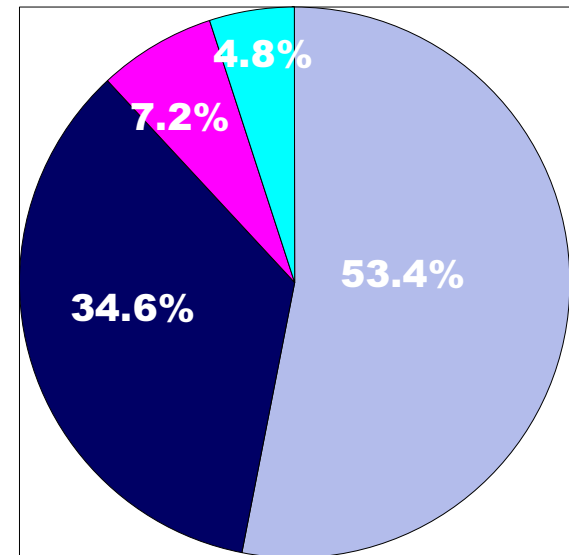

Sales Volume Profile

Sotheby's International Realty Sales
by Price Range

2000

2001

2002

2003

- < \$1 million
- \$1-3 million
- \$3-5 million
- > \$5 million