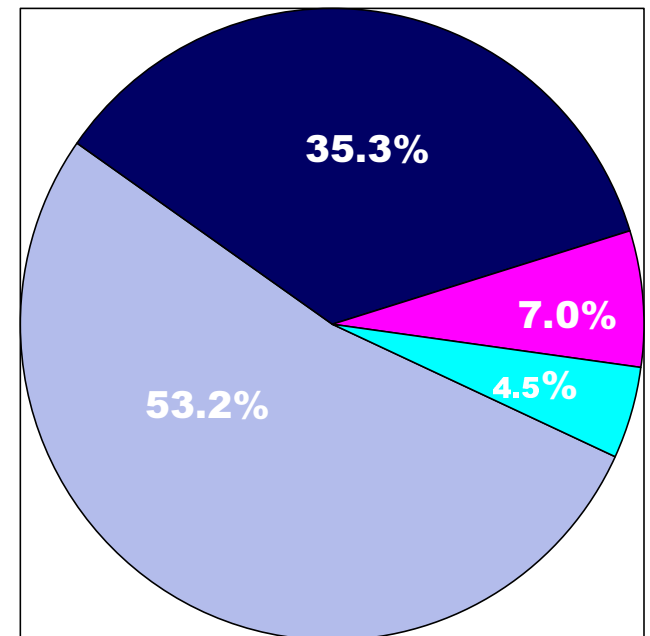

Sales Volume Profile

Sotheby's International Realty Sales
by Price Range

2000

2001

2002

2003

- < \$1 million
- \$1-3 million
- \$3-5 million
- > \$5 million