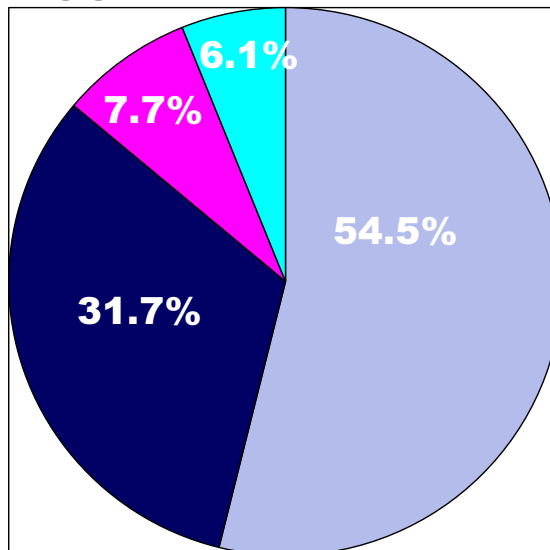

Sales Volume Profile

Sotheby's International Realty Sales
by Price Range

2000

2001

2002

2003

- < \$1 million
- \$1-3 million
- \$3-5 million
- > \$5 million