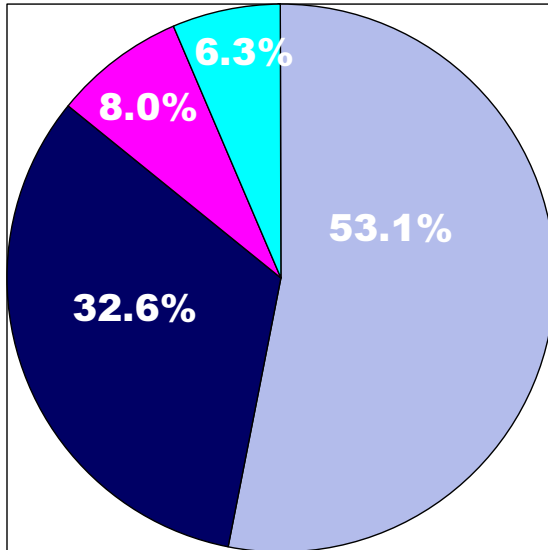

Sales Volume Profile

Sotheby's International Realty Sales
by Price Range

2000

2001

2002

2003

- < \$1 million
- \$1-3 million
- \$3-5 million
- > \$5 million